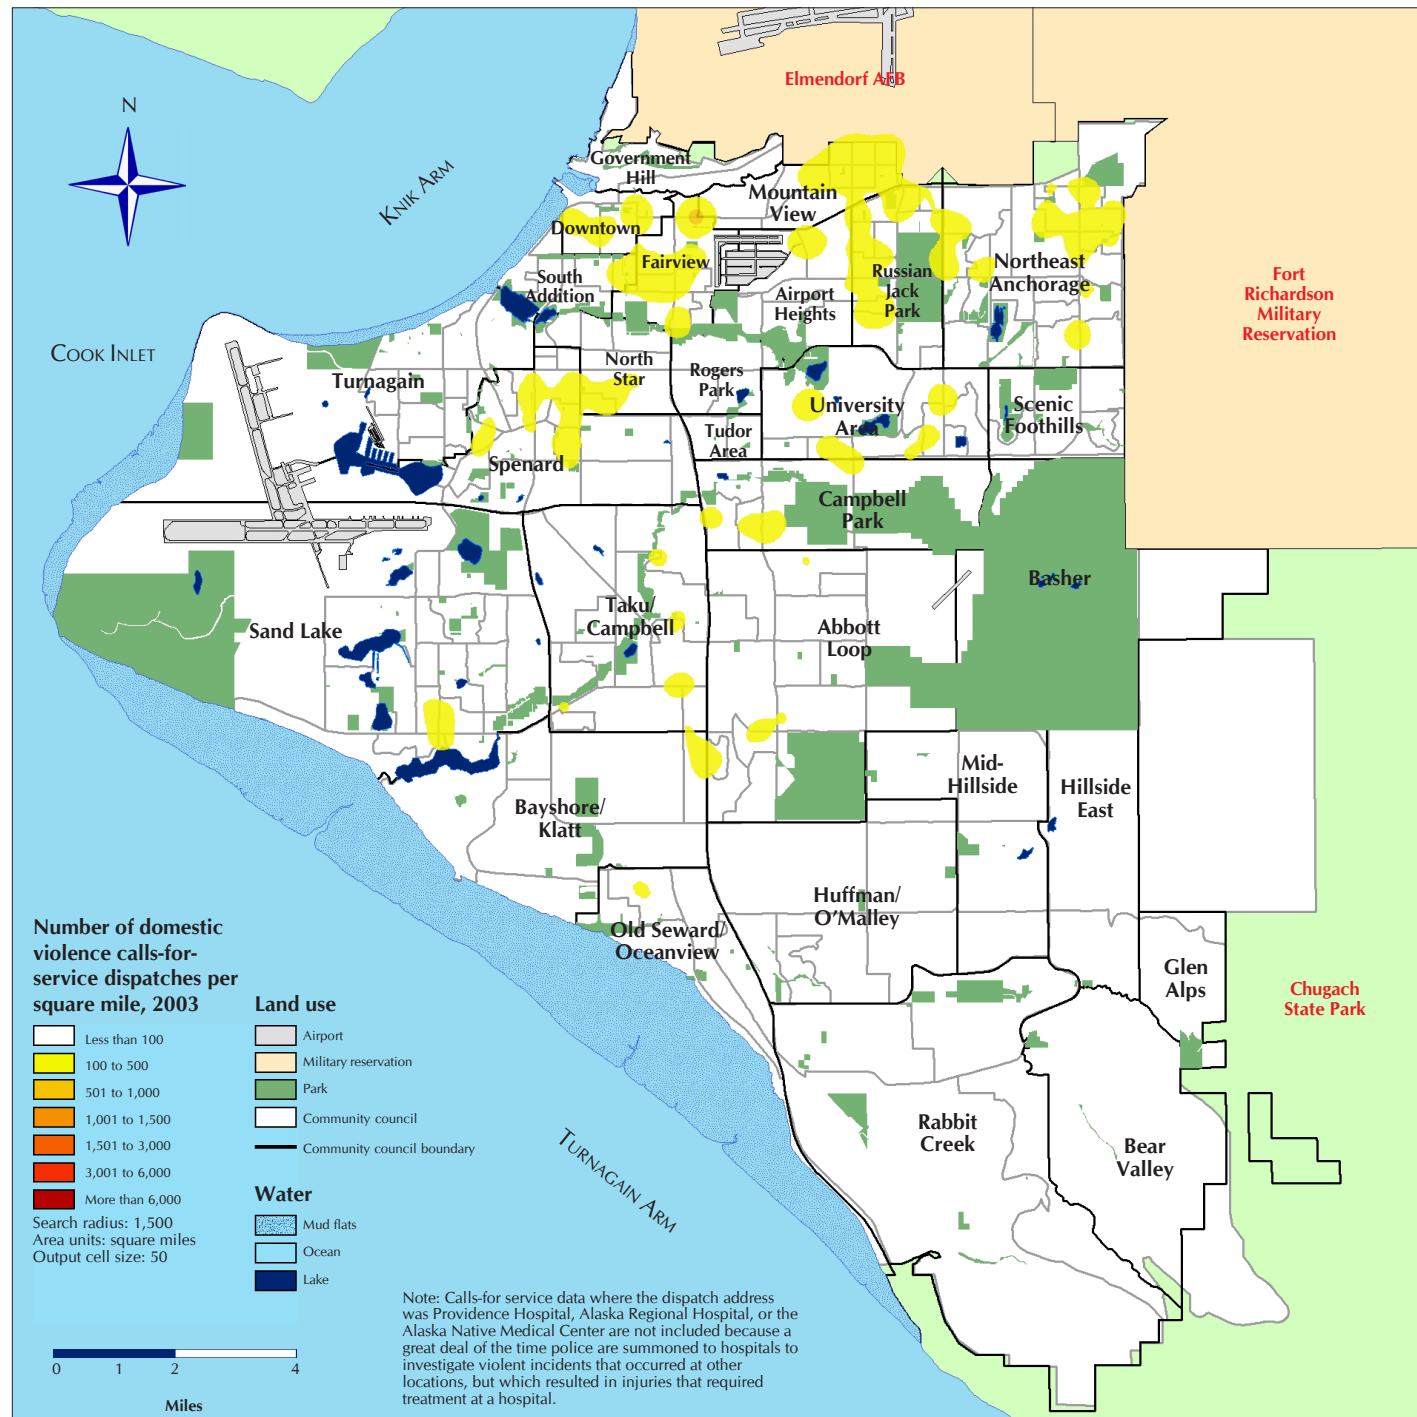

Density of Police Calls-for-Service, 2003: Domestic Violence

Number of Domestic Violence Calls for Service Dispatches per Square Mile, 2003

Anchorage Police Calls-for-Service in the Anchorage Bowl, 2003: Domestic Violence

Row percentages.

	Total Municipality	Total Anchorage Bowl ¹	
		N	Percent of total
All calls-for-service	225,802	162,023	71.8 %
Domestic violence calls-for-service	2,391	2,152	90.0 %
Domestic violence writ	1,175	1,051	89.4
Abuse/neglect of a minor	621	541	87.1
Domestic violence violation	595	560	94.1

¹ Limited to calls-for-service within the Anchorage Bowl and Eagle River vicinity (Girdwood excluded) with a geo-coded (i.e., mapped) location.