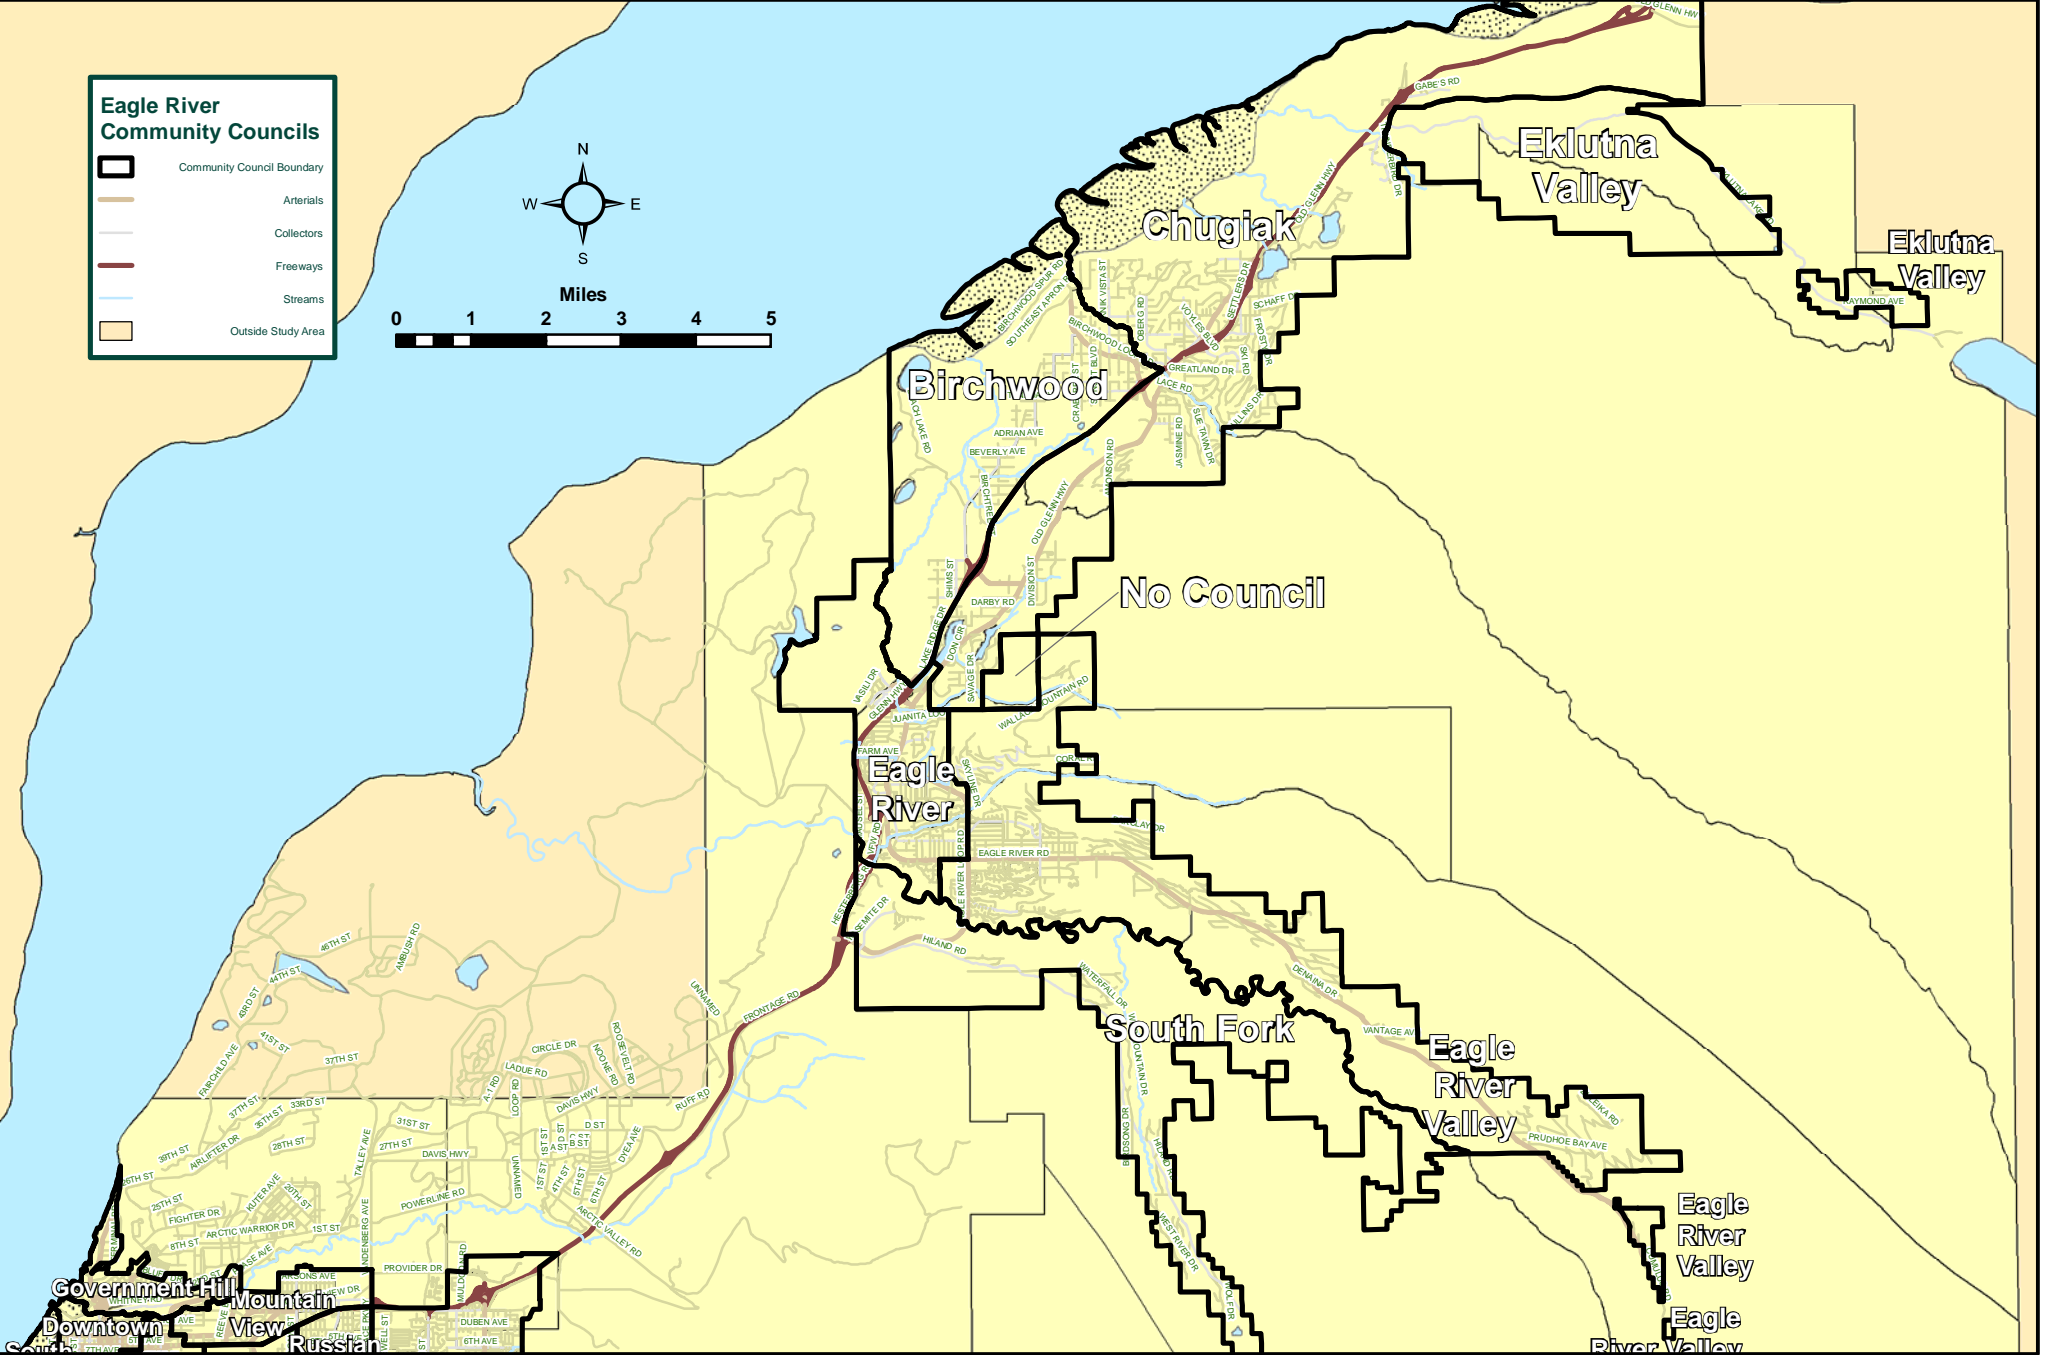

## **ATLAS OF ANCHORAGE COMMUNITY INDICATORS**

The map sheets in this section are intended to acquaint the reader with Anchorage Community Council boundaries. Community Council boundaries are established by the Anchorage Assembly and designed to support improved public participation in city government. The Community Council boundaries will appear as overlays on all maps regardless of the underlying geography (tract, block group, zip code, etc.) of the map. The Community Council Boundary maps include:

1. Eagle River Community Councils
2. North Anchorage Community Councils
3. South Anchorage Community Councils
4. Girdwood Community Councils

**Eagle River Community Councils**

- Community Council Boundary
- Arterials
- Collectors
- Freeways
- Streams
- Outside Study Area

North Anchorage Community Councils

- Community Council Boundary
- Arterials
- Collectors
- Freeways
- Streams
- Outside Study Area