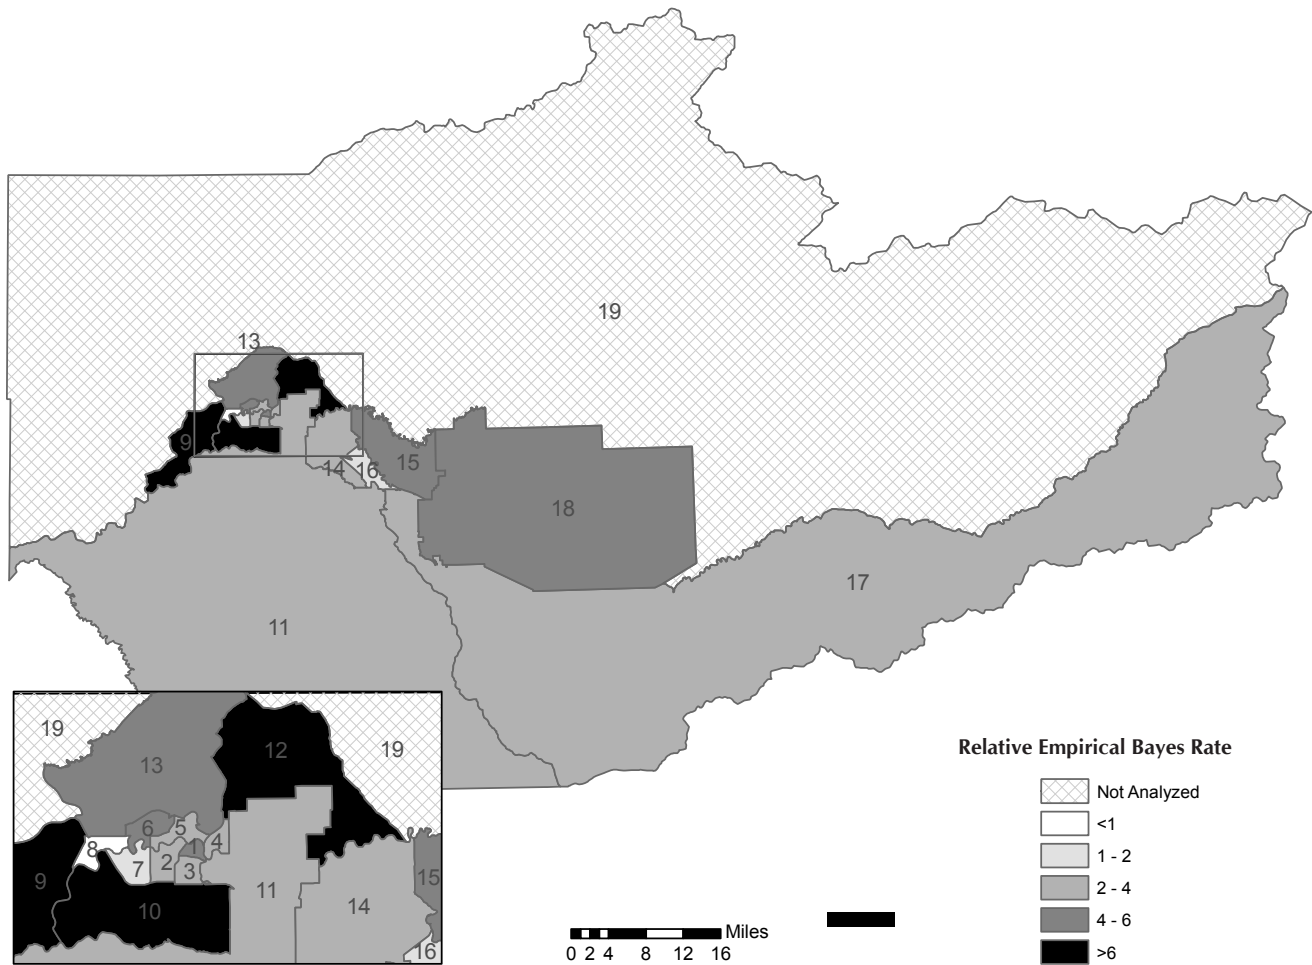

Figure 3. Relative EB Rate Indices by Census Tract: Black Male Youth Referred for Any Referral Type, Fairbanks North Star Borough, FY 2005–2006

This map supplements André B. Rosay and G. Matthew Snodgrass, "Disproportionate Minority Contact in the Fairbanks North Star Borough," *Alaska Justice Forum* 24(3), Fall 2007.