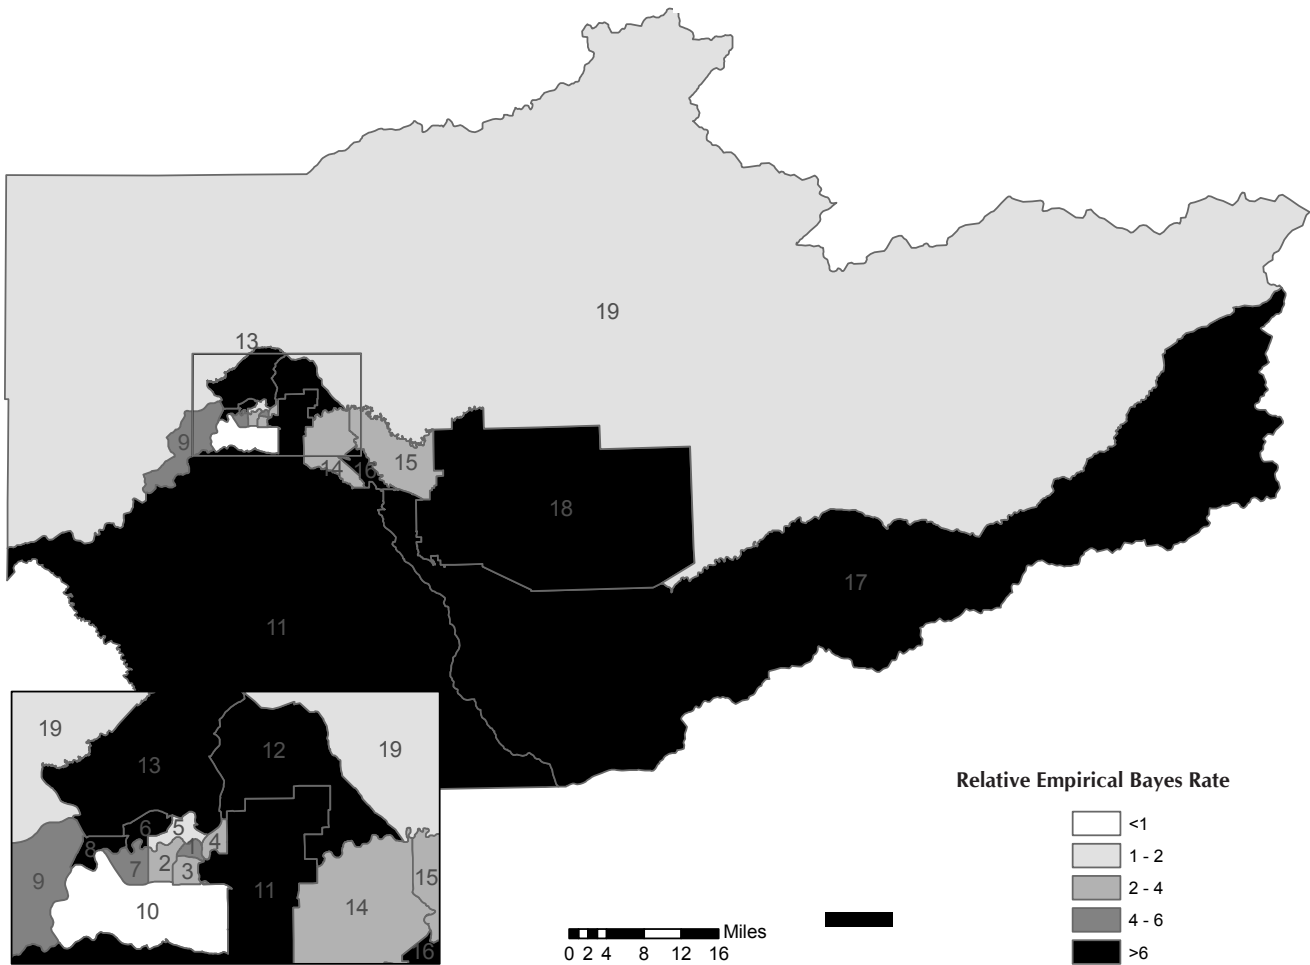

**Figure 2. Relative EB Rate Indices by Census Tract: Native Female Youth Referred for Any Referral Type, Fairbanks North Star Borough, FY 2005–2006**

This map supplements André B. Rosay and G. Matthew Snodgrass, "Disproportionate Minority Contact in the Fairbanks North Star Borough," *Alaska Justice Forum* 24(3), Fall 2007.