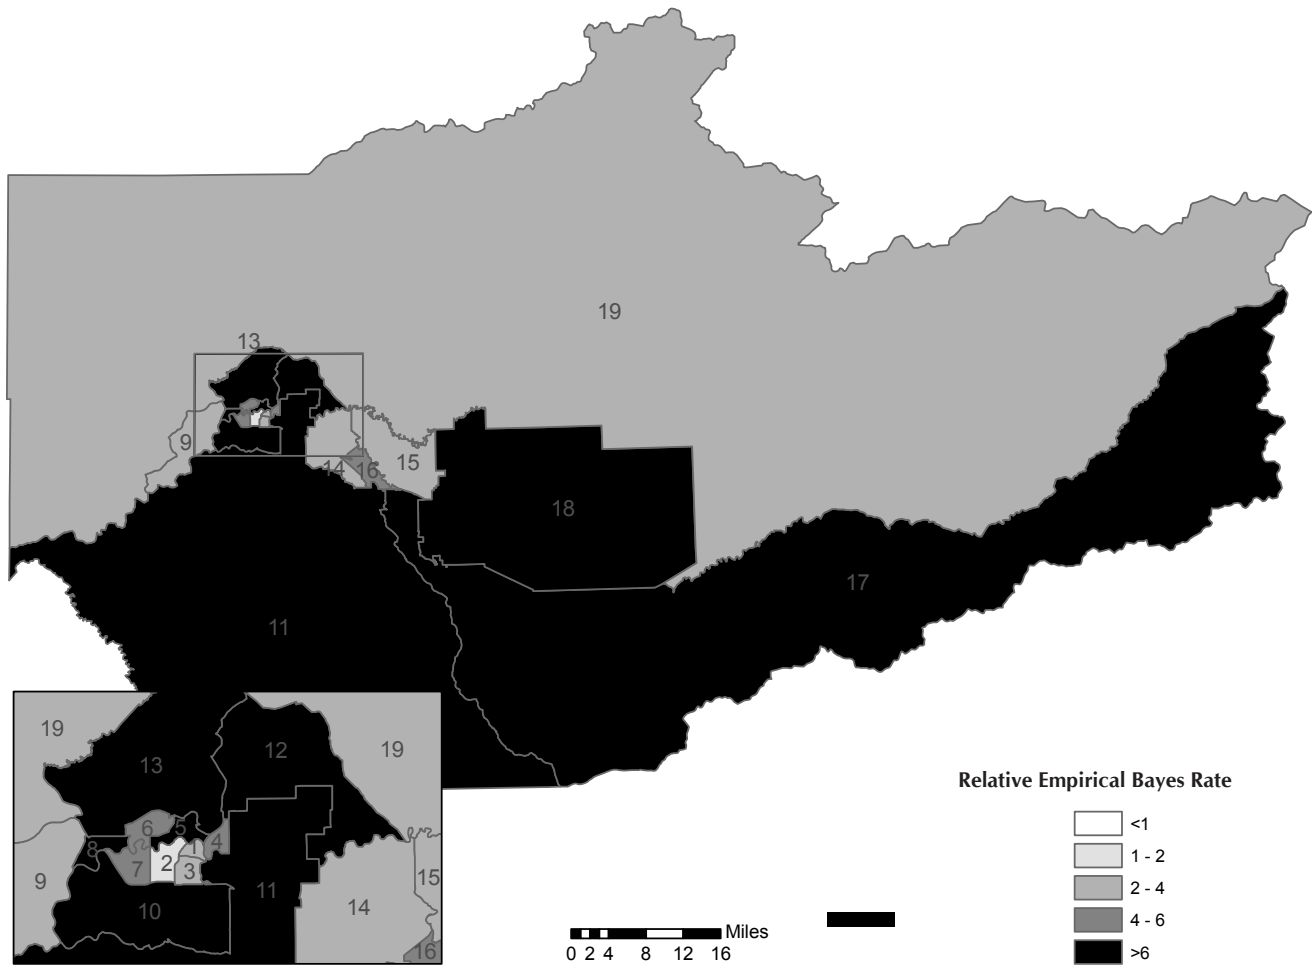

Figure 1. Relative EB Rate Indices by Census Tract: Native Male Youth Referred for Any Referral Type, Fairbanks North Star Borough, FY 2005–2006

This map supplements André B. Rosay and G. Matthew Snodgrass, "Disproportionate Minority Contact in the Fairbanks North Star Borough," *Alaska Justice Forum* 24(3), Fall 2007.